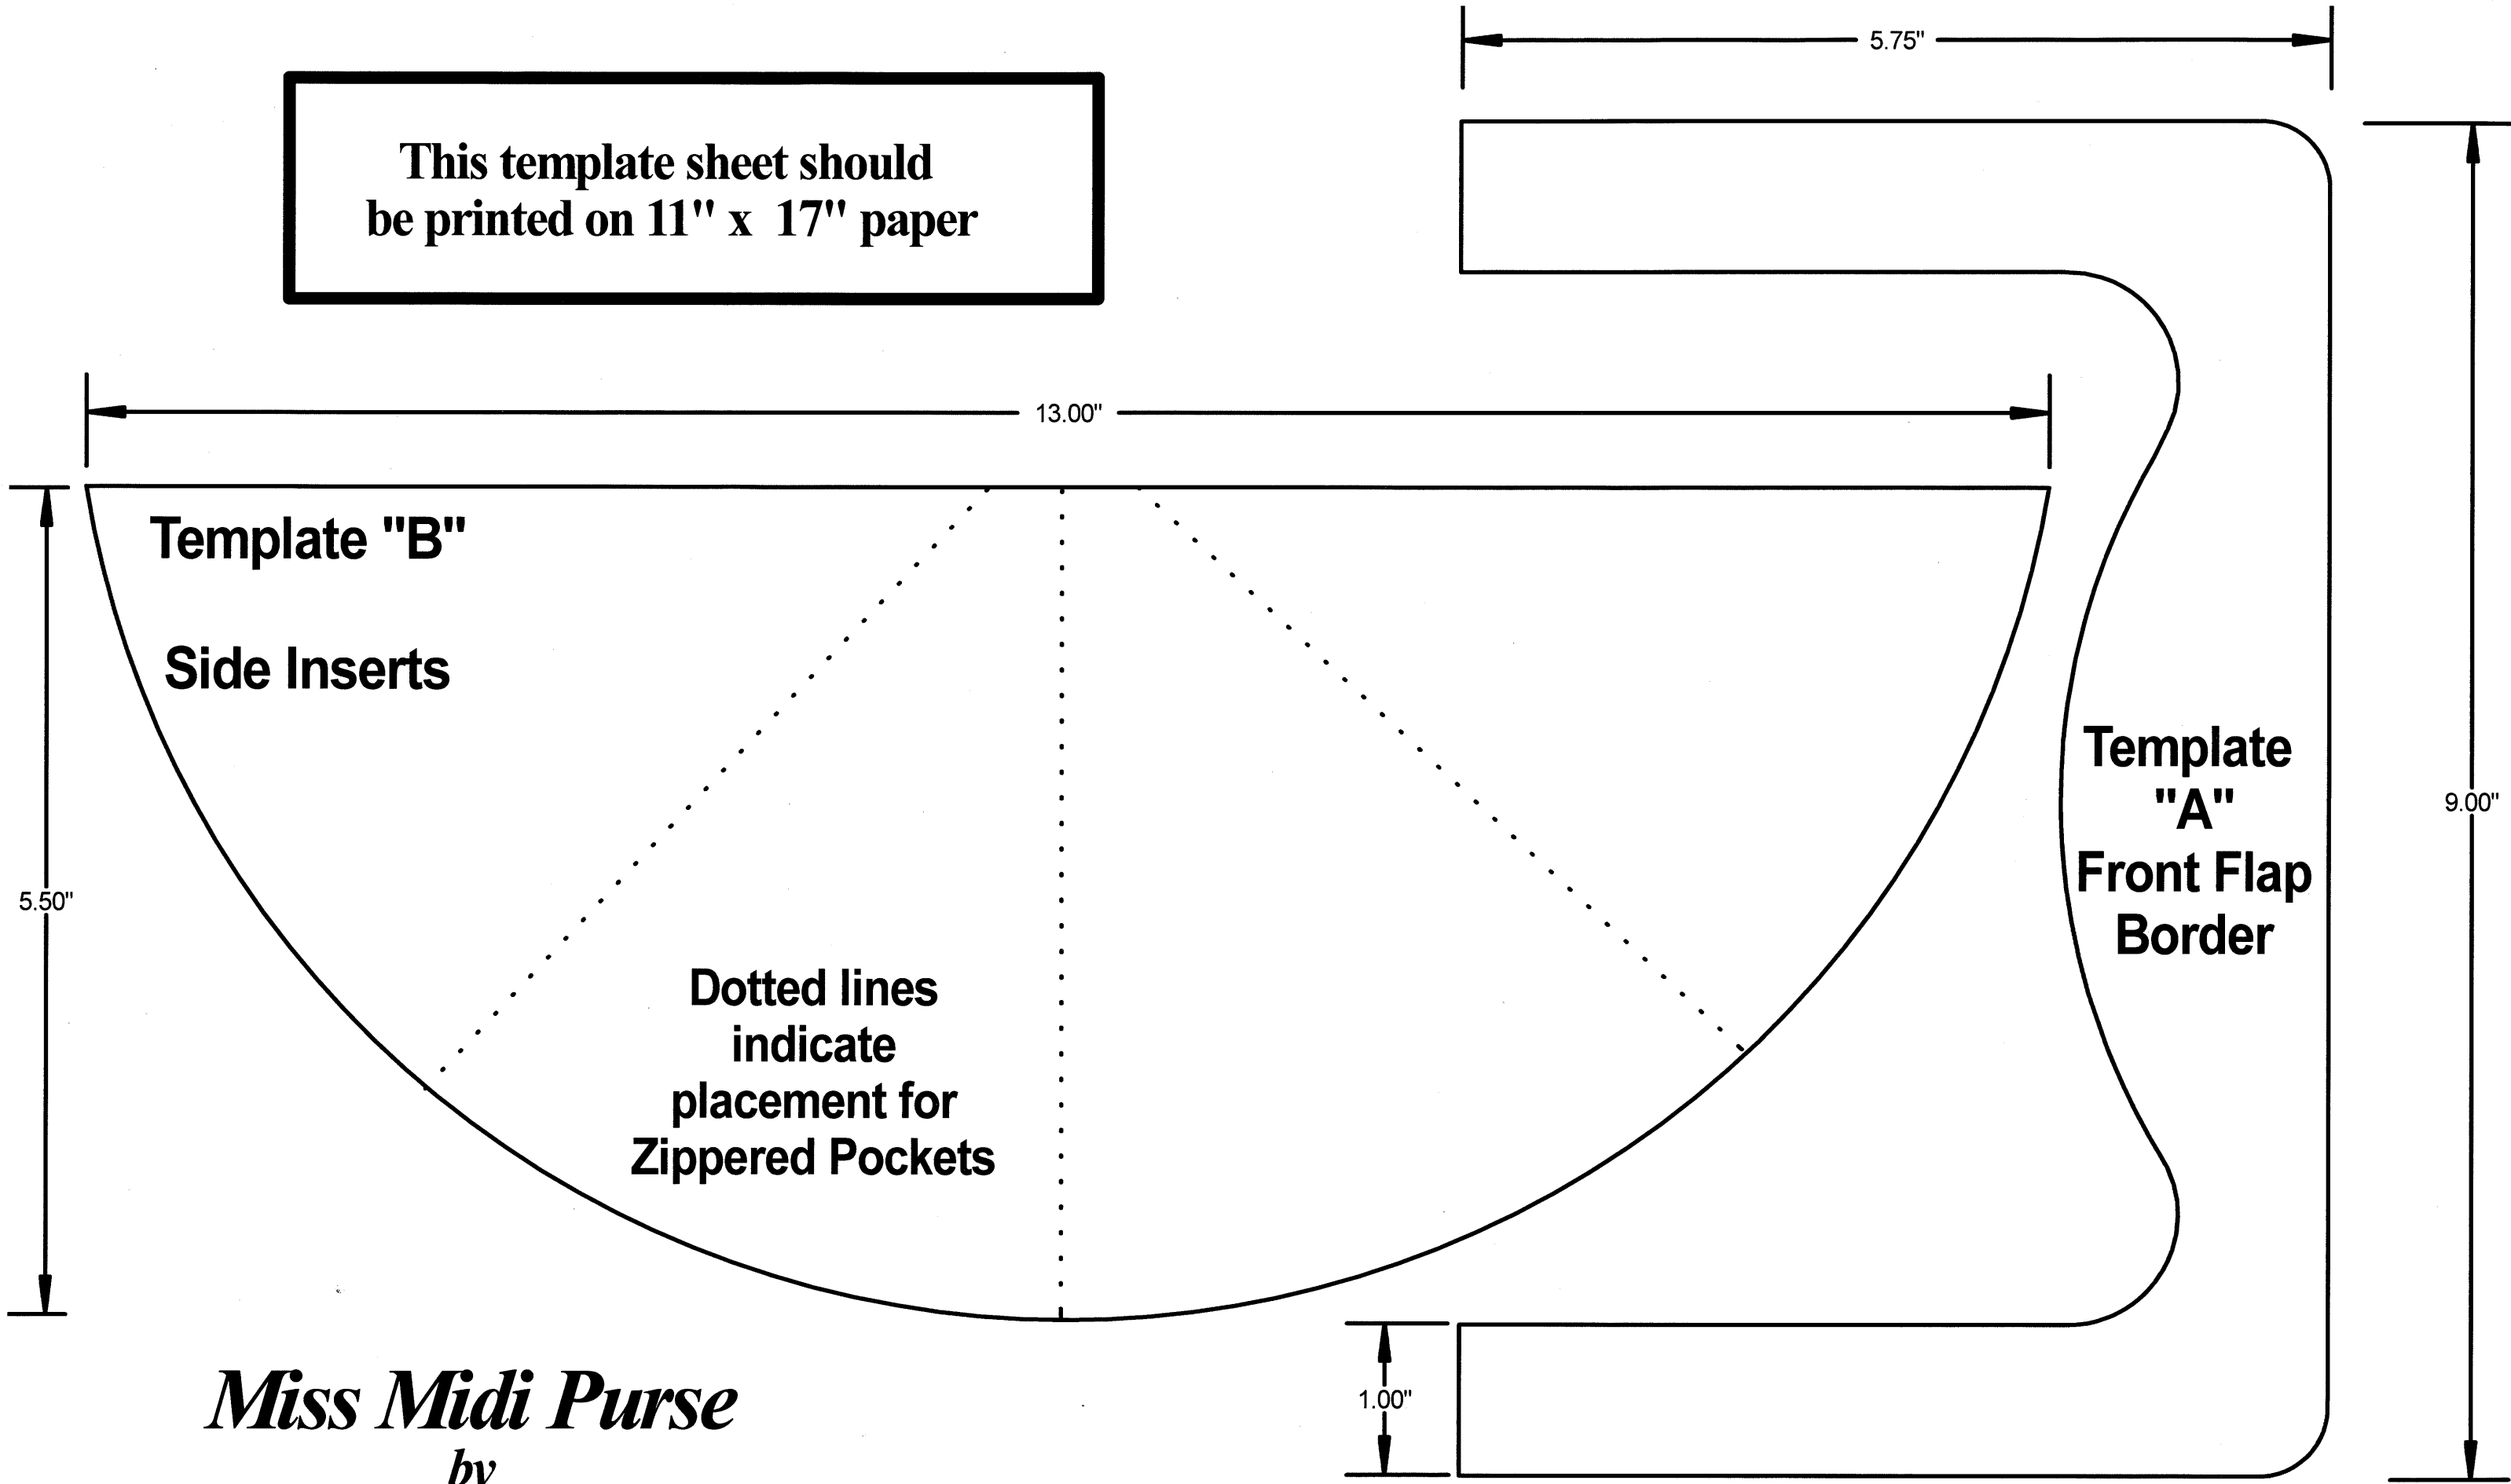

This template sheet should be printed on 11" x 17" paper

Miss Midi Purse
by
Cotton Treasure Design